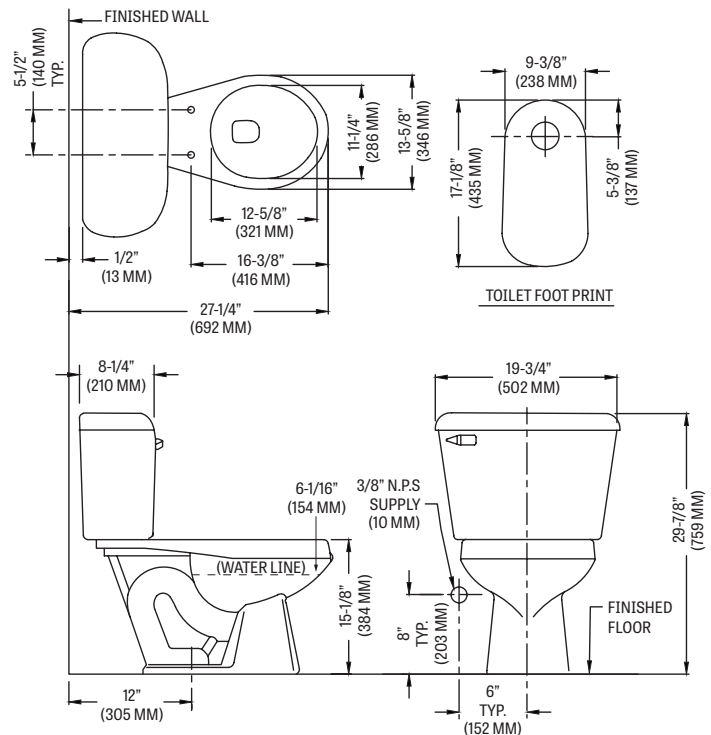

130-3173RH ALTO® 1.28

Round Front, Vitreous China, Two-Piece Toilet

SPECIFICATIONS

MODEL #	DESCRIPTION	CODES/STANDARDS
130-3173RH	Round front (1.28 gpf / 4.8 lpf) two-piece toilet	

MATERIAL	Vitreous China
WATER PRESSURE RANGE	20 to 80 PSI
FLUSH SYSTEM	3-2" Hybrid flapper flush valve
WATER USAGE	1.28 gpf / 4.8 lpf
WATER SURFACE AREA	8' X 9'
ROUGH-IN	12'
MAP RATING	800 grams

TRAP DIAMETER	2'
TRAP SEAL	2-5/8'
SHIPPING WEIGHT	Model 130 - 46 lbs. (21 kg) Model 3173RH - 34 lbs. (15 kg)
WARRANTY	Vitreous China - Limited Lifetime Tank Trim - Limited One Year

TANK OPTIONS	TECHNICAL INFORMATION

3173	Standard 1.28 gpf configuration: 3-2" hybrid flapper flush valve, Fluidmaster® anti-siphon pilot fill valve, left hand, color-match trip lever.
3173RH	Variation of model 3173, with right hand, color-match trip lever.
3165	Variation of model 3173, with cover lock.
3174	Variation of model 3173, with tank liner.
3120	Variation of model 3173, with left hand, chrome trip lever.
3125	Variation of model 3173, 14" rough-in.

Note: these dimensions are nominal and subject to change without notice.

Fixture performance and specifications meet or exceed ASME A112.19.2/CSA B45.1 standards, and other state and local codes.